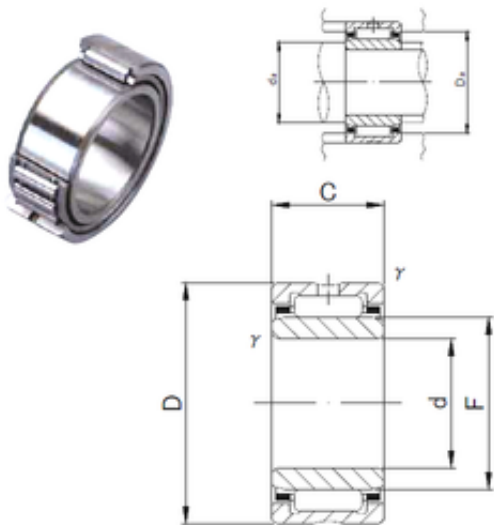

FAG BEARING LIMITED

20 mm x 32 mm x 20 mm JNS NKI 20/20 needle roller bearings

Bearing No. NKI 20/20

Size	20x32x20 mm
Bore Diameter	20 mm
Outer Diameter	32 mm
Width	20 mm
d	20 mm
F	24 mm
D	32 mm
B	20 mm
C	20 mm
r min.	0,3 mm
da min.	22 mm
da max	23 mm
Da max.	30 mm
Weight	0,061 Kg
Basic dynamic load rating (C)	19,4 kN
Basic static load rating (C0)	30,5 kN

NKI 20/20 Bearing 2D drawings and 3D CAD models