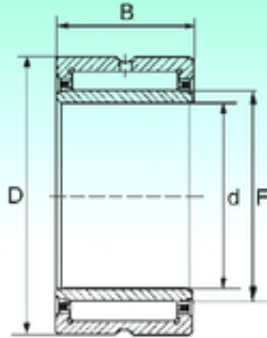

## NBS NA 4852 needle roller bearings

Bearing No. NA 4852

NA 4852 Bearing 2D drawings and 3D CAD models

Size	260x320x60 mm
Bore Diameter	260 mm
Outer Diameter	320 mm
Width	60 mm
d	260 mm
Fw	285 mm
D	320 mm
C	60 mm
Weight	10,6 Kg
Basic dynamic load rating (C)	365 kN
Basic static load rating (C0)	1150 kN