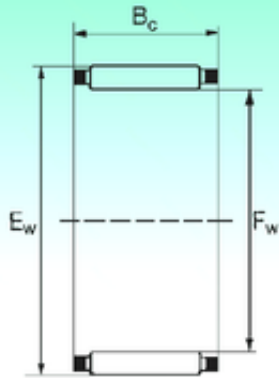

## NBS K 35x42x16 needle roller bearings

Bearing No. K 35x42x16

Bore Diameter	35 mm
Outer Diameter	42 mm
Fw	35 mm
Ew	42 mm
Bc	16 mm
Weight	0,034 Kg
Basic dynamic load rating (C)	23,9 kN
Basic static load rating (C0)	37 kN

K 35x42x16 Bearing 2D drawings and 3D CAD models