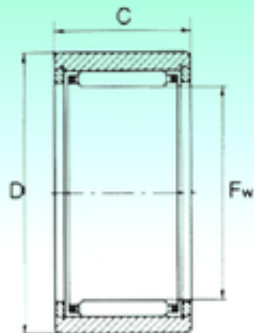

## NBS NK 6/10 TN needle roller bearings

Bearing No. NK 6/10 TN

NK 6/10 TN Bearing 2D drawings and 3D CAD models

Size	6x12x10 mm
Bore Diameter	6 mm
Outer Diameter	12 mm
Width	10 mm
Fw	6 mm
D	12 mm
C	10 mm
Weight	0,0047 Kg
Basic dynamic load rating (C)	2,47 kN
Basic static load rating (C0)	2,17 kN