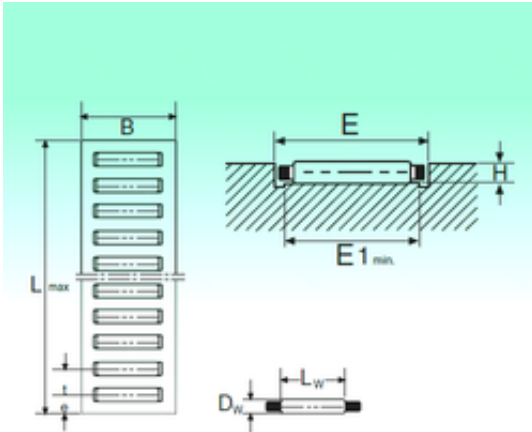

FAG BEARING LIMITED

GLP 3020 Bearing 2D drawings and 3D CAD models

NBS GLP 3020 needle roller bearings

Bearing No. GLP 3020

Width	20 mm
E1	16 mm
e	4,5 mm
t	6 mm
B	20 mm
Dw	3 mm
E	20,4 mm
H	2,7 mm
L	2000 mm
Lw	15,8 mm
Weight	0,684 Kg
Basic dynamic load rating (C)	39,5 kN