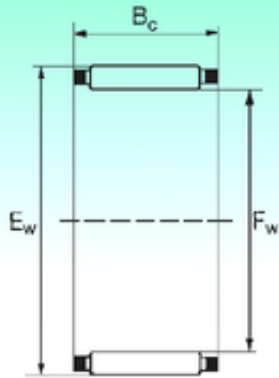

FAG BEARING LIMITED

NBS K 32x39x16 needle roller bearings

Bearing No. K 32x39x16

Bore Diameter	32 mm
Outer Diameter	39 mm
Fw	32 mm
Ew	39 mm
Bc	16 mm
Weight	0,0367 Kg
Basic dynamic load rating (C)	23,5 kN
Basic static load rating (C0)	35 kN

K 32x39x16 Bearing 2D drawings and 3D CAD models