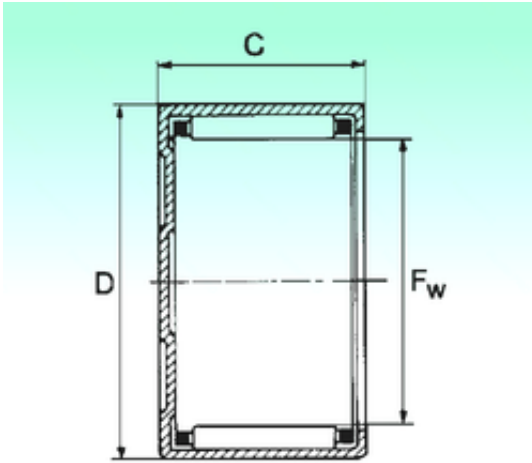

## NBS BK 2820 needle roller bearings

Bearing No. BK 2820

Size	28x35x20 mm
Bore Diameter	28 mm
Outer Diameter	35 mm
Width	20 mm
Fw	28 mm
D	35 mm
C	20 mm
Weight	0,043 Kg
Basic dynamic load rating (C)	19,85 kN
Basic static load rating (C0)	34,2 kN