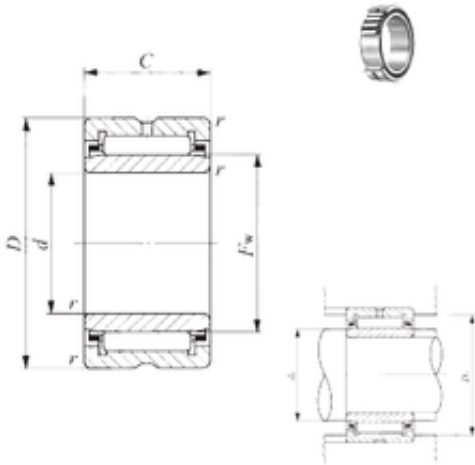

FAG BEARING LIMITED

440 mm x 600 mm x 160 mm IKO NA 4988
needle roller bearings

Bearing No. NA 4988

Size	440x600x160 mm
Bore Diameter	440 mm
Outer Diameter	600 mm
Width	160 mm
d	440 mm
Fw	490 mm
D	600 mm
B	160 mm
C	160 mm
r min.	4 mm
da min.	456 mm
da max	487 mm
Da max.	584 mm
S	5 mm
Weight	131 Kg
Basic dynamic load rating (C)	1910 kN
Basic static load rating (C0)	5140 kN

NA 4988 Bearing 2D drawings and 3D CAD models