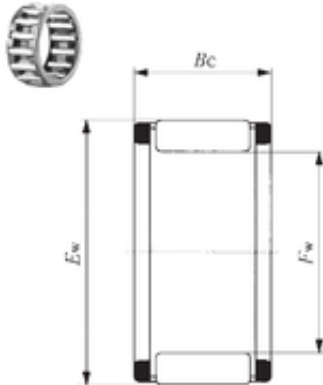

FAG BEARING LIMITED

IKO KT 222816 EG needle roller bearings

Bearing No. KT 222816 EG

Bore Diameter	22 mm
Outer Diameter	28 mm
Fw	22 mm
Ew	28 mm
Bc	16 mm
Weight	0,0175 Kg
Basic dynamic load rating (C)	15,7 kN

KT 222816 EG Bearing 2D drawings and 3D CAD models