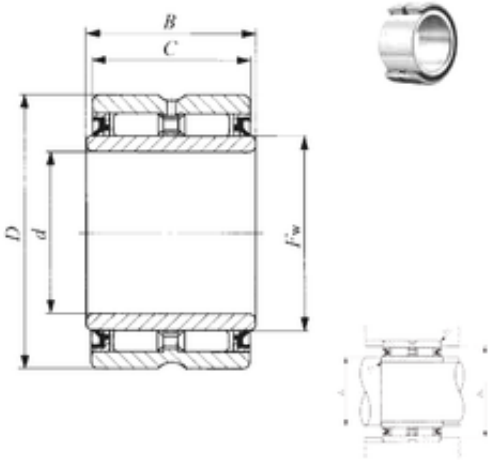

FAG BEARING LIMITED

38,1 mm x 61,912 mm x 32 mm IKO GBRI 243920 UU needle roller bearings

Bearing No. GBRI 243920 UU

GBRI 243920 UU Bearing 2D drawings and 3D CAD models

Size	38.1x61.912x32 mm
Bore Diameter	38,1 mm
Outer Diameter	61,912 mm
Width	32 mm
d	38,1 mm
Fw	47,625 mm
D	61,912 mm
B	32 mm
C	31,75 mm
da min.	43,3 mm
da max	45 mm
Da max.	56,2 mm
ra max.	1 mm
Weight	400 Kg
Basic dynamic load rating (C)	61 100 kN
Basic static load rating (C0)	121 000 kN