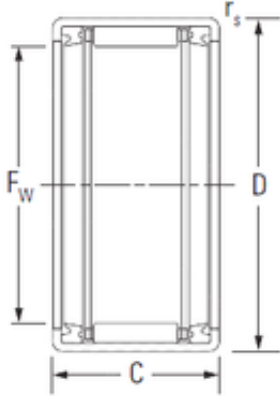

## KOYO HK2220.2RS needle roller bearings

Bearing No. HK2220.2RS

Size	22x28x20 mm
Bore Diameter	22 mm
Outer Diameter	28 mm
Width	20 mm
Fw	22 mm
D	28 mm
C	20 mm
r5 min.	1 mm
Weight	0.026 Kg
Basic dynamic load rating (C)	13.10 kN
Basic static load rating (C0)	20.90 kN
Category	Roller Bearings
Inventory	0.0
Manufacturer Name	KOYO
Minimum Buy Quantity	N/A
Weight / Kilogram	0.026
EAN	0605790270017
Product Group	B04144