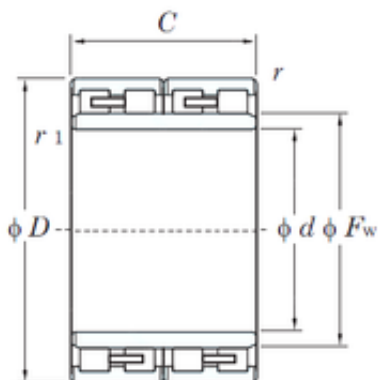

## 250 mm x 350 mm x 220 mm KOYO 50FC35220 cylindrical roller bearings

Bearing No. 50FC35220

50FC35220 Bearing 2D drawings and 3D CAD models

Size	250x350x220 mm
Bore Diameter	250 mm
Outer Diameter	350 mm
Width	220 mm
d	250 mm
Fw	278 mm
D	350 mm
B	220 mm
C	220 mm
r min.	3 mm
r1 min.	3 mm
Weight	64.6 Kg
Basic dynamic load rating (C)	1930 kN
Bearing No.	50FC35220
r(min)	3
Cr	2070
C0r	4200
Cu	467
r1(min)	3
da(min)	264
Da(max)	336
Da(min)	326
ra(max)	2.5
rb(max)	2.5
(Refer.) Mass(kg)	64.6