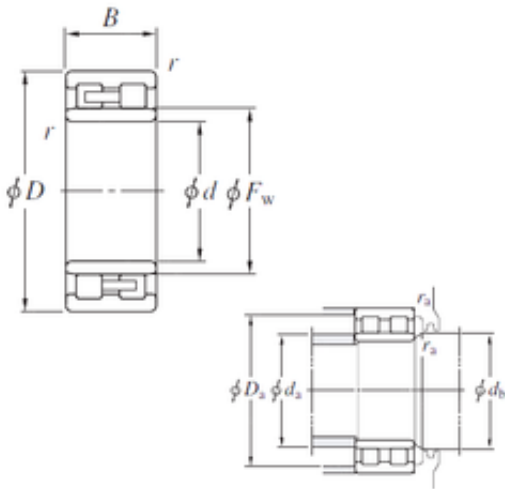

# FAG BEARING LIMITED

340 mm x 520 mm x 180 mm KOYO NNU4068 cylindrical roller bearings

Bearing No. NNU4068

NNU4068 Bearing 2D drawings and 3D CAD models

Size	340x520x180 mm
Bore Diameter	340 mm
Outer Diameter	520 mm
Width	180 mm
d	340 mm
Fw	387 mm
D	520 mm
B	180 mm
r min.	5 mm
da min.	360 mm
da max	383 mm
Da max.	500 mm
db min	393 mm
ra max.	4 mm
Weight	136 Kg
Basic dynamic load rating (C)	2370 kN