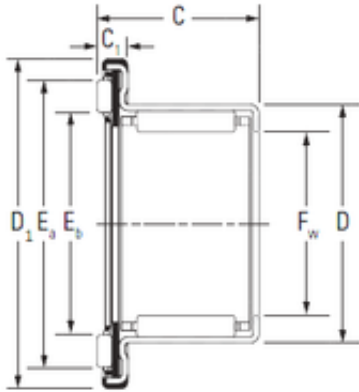

FAG BEARING LIMITED

Timken RAX 714 complex bearings

Bearing No. RAX 714

Size	14x29.5x14.2 mm
Bore Diameter	14 mm
Outer Diameter	29,5 mm
Width	14,2 mm
Fw	14 mm
D	20 mm
D1	29,5 mm
C	14,2 mm
C1	4,2 mm
Ea	24,6 mm
Eb	17 mm
Weight	0,018 Kg
Dynamic load rating radial (C)	6,9 kN
Dynamic load rating axial (C)	7,4 kN
Static load rating radial (C0)	8,5 kN
Static load rating axial (C0)	20 kN

RAX 714 Bearing 2D drawings and 3D CAD models