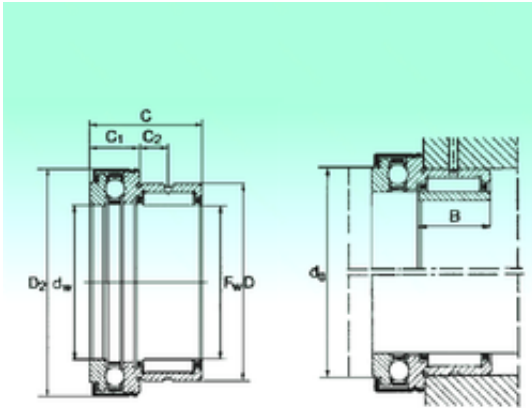

FAG BEARING LIMITED

NKX 12 Z Bearing 2D drawings and 3D CAD models

NBS NKX 12 Z complex bearings

Bearing No. NKX 12 Z

Size	12x21x23 mm
Bore Diameter	12 mm
Outer Diameter	21 mm
Width	23 mm
d	12 mm
Fw	12 mm
D	21 mm
C	23 mm
C1	9 mm
D1	26,1 mm
D2	27,2 mm
C2	6,5 mm
da	21,7 mm
Weight	0,04 Kg
Dynamic load rating radial (C)	8,5 kN
Dynamic load rating axial (C)	10 kN
Static load rating radial (C0)	10,5 kN
Static load rating axial (C0)	15 kN