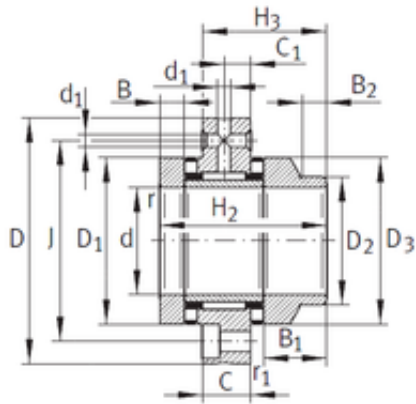

# FAG BEARING LIMITED

15 mm x 60 mm x 7,5 mm 15 mm x 60 mm x 7,5 mm INA ZARF1560-L-TV complex bearings

Bearing No. ZARF1560-L-TV

Size	15x60x14 mm
Bore Diameter	15 mm
Outer Diameter	60 mm
Width	14 mm
d	15 mm
D	60 mm
C	14 mm
H3	39 mm
d1	3,2 mm
r min.	0,3 mm
r1 min.	0,6 mm
B	7,5 mm
B1	20,5 mm
B2	11 mm
C1	8 mm
D1	35 mm
D2	24 mm
D3	34 mm
H2	53 mm
J	46 mm
da min.	22 mm
Da max.	36 mm
Weight	0,45 Kg
Dynamic load rating radial (C)	13 kN
Dynamic load rating axial	24,9 kN

ZARF1560-L-TV Bearing 2D drawings and 3D CAD models

## FAG BEARING LIMITED

(C)	
Static load rating radial (C0)	17,5 kN
Static load rating axial (C0)	53 kN
(Grease) Lubrication Speed	2 200 r/min
Category	Ball Bearings
Inventory	0.0
Manufacturer Name	SCHAEFFLER GROUP
Minimum Buy Quantity	N/A
Weight / Kilogram	0.539
EAN	4054364124137
Product Group	B00234