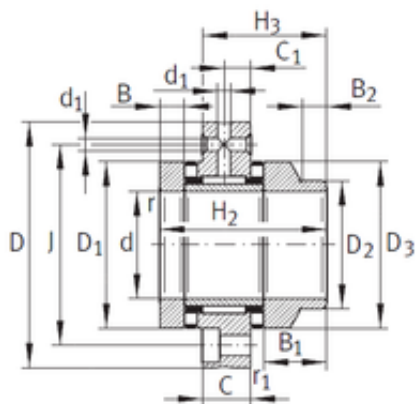

FAG BEARING LIMITED

90 mm x 210 mm x 22,5 mm 90 mm x 210 mm x 22,5 mm INA ZARF90210-L-TV complex bearings

Bearing No. ZARF90210-L-TV

Size	90x210x32 mm
Bore Diameter	90 mm
Outer Diameter	210 mm
Width	32 mm
d	90 mm
D	210 mm
C	32 mm
H3	94,5 mm
d1	8 mm
r min.	0,3 mm
r1 min.	1 mm
B	22,5 mm
B1	47,5 mm
B2	16 mm
C1	17,5 mm
D1	160 mm
D2	130 mm
D3	158 mm
H2	135 mm
J	180 mm
da min.	125 mm
Da max.	161 mm
Weight	15,1 Kg
Dynamic load rating radial (C)	98 kN

ZARF90210-L-TV Bearing 2D drawings and 3D CAD models

FAG BEARING LIMITED

Dynamic load rating axial (C)	325 kN
Static load rating radial (C0)	210 kN
Static load rating axial (C0)	36,555 kN
(Grease) Lubrication Speed	700 r/min
Category	Bearings
Inventory	0.0
Manufacturer Name	SCHAEFFLER GROUP
Minimum Buy Quantity	N/A
Weight / Kilogram	15.02
EAN	4047643182546
Product Group	B00234