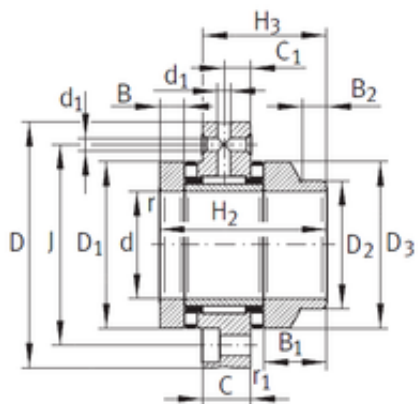

FAG BEARING LIMITED

90 mm x 210 mm x 22,5 mm 90 mm x 210 mm x 22,5 mm INA ZARF90210-L-TV complex bearings

Bearing No. ZARF90210-L-TV

Size	90x210x32 mm
Bore Diameter	90 mm
Outer Diameter	210 mm
Width	32 mm
d	90 mm
D	210 mm
C	32 mm
H3	94,5 mm
d1	8 mm
r min.	0,3 mm
r1 min.	1 mm
B	22,5 mm
B1	47,5 mm
B2	16 mm
C1	17,5 mm
D1	160 mm
D2	130 mm
D3	158 mm
H2	135 mm
J	180 mm
da min.	125 mm
Da max.	161 mm
Weight	15,1 Kg
Dynamic load rating radial (C)	98 kN

ZARF90210-L-TV Bearing 2D drawings and 3D CAD models

FAG BEARING LIMITED

Dynamic load rating axial (C)	325 kN
Static load rating radial (C0)	210 kN
Static load rating axial (C0)	36,555 kN
(Grease) Lubrication Speed	700 r/min
Category	Bearings
Inventory	0.0
Manufacturer Name	SCHAEFFLER GROUP
Minimum Buy Quantity	N/A
Weight / Kilogram	15.02
Product Group	B00234