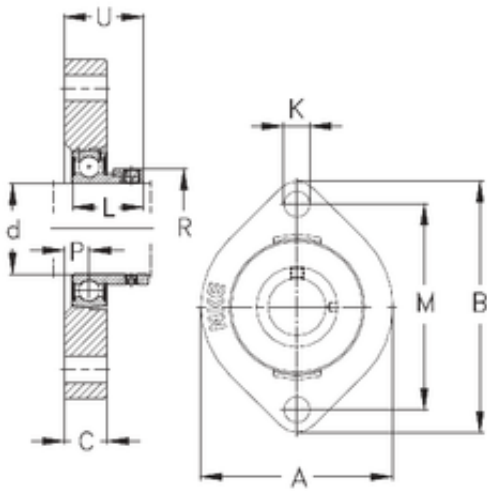

FAG BEARING LIMITED

NKE FLCTE15 bearing units

Bearing No. FLCTE15

Bore Diameter	15 mm
d	15 mm
P	8,4 mm
U	30,5 mm
K	6,6 mm
A	58,7 mm
B	81 mm
C	15 mm
L	28,6 mm
M	63,5 mm
R	28 mm

FLCTE15 Bearing 2D drawings and 3D CAD models