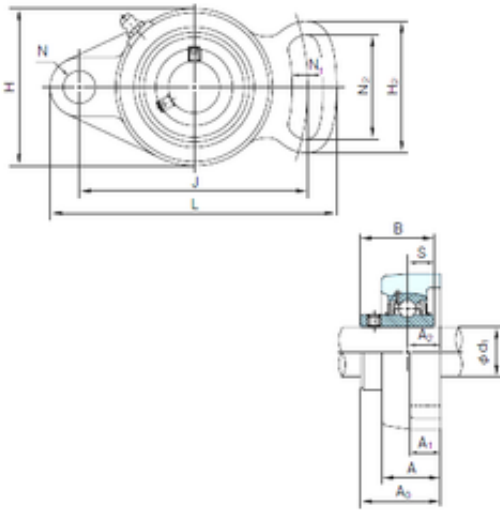

## NACHI UCFA205 bearing units

Bearing No. UCFA205

Bore Diameter	25 mm
d	25 mm
A0	35.7 mm
A	27 mm
A1	14 mm
B	34 mm
H	68 mm
H2	65 mm
J	98 mm
L	125 mm
N	12 mm
N1	13 mm
S	14.3 mm
Bolt (G)	M10
A2	16 mm
N2	51 mm

UCFA205 Bearing 2D drawings and 3D CAD models