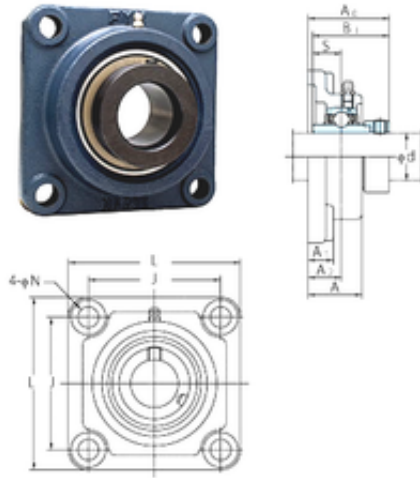

# FAG BEARING LIMITED

NANF206 Bearing 2D drawings and 3D CAD models

## FYH NANF206 bearing units

Bearing No. NANF206

Bore Diameter	30 mm
d	30 mm
A0	51,1 mm
A	34 mm
A1	16 mm
B1	48,4 mm
J	83 mm
L	108 mm
N	13 mm
S	18,3 mm
Bolt (G)	11,113
A2	21 mm
Weight	1,4 Kg
Basic dynamic load rating (C)	19,5 kN
Basic static load rating (C0)	11,3 kN
Category	Mounted Units & Inserts
Inventory	0.0
Manufacturer Name	FYH BEARING UNITS
Minimum Buy Quantity	N/A
Weight / Kilogram	0
Product Group	M06110