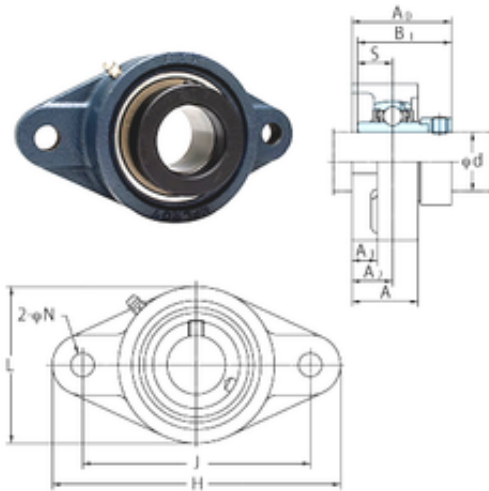

## FYH NANFL204-12 bearing units

Bearing No. NANFL204-12

NANFL204-12 Bearing 2D drawings and 3D CAD models

Bore Diameter	19,05 mm
d	19,05 mm
A0	45,6 mm
A	29,5 mm
A1	11 mm
B1	43,7 mm
H	113 mm
J	89,7 mm
L	60 mm
N	10 mm
S	17,1 mm
Bolt (G)	5/16
A2	19 mm
Weight	0,59 Kg
Basic dynamic load rating (C)	12,8 kN
Basic static load rating (C0)	6,65 kN