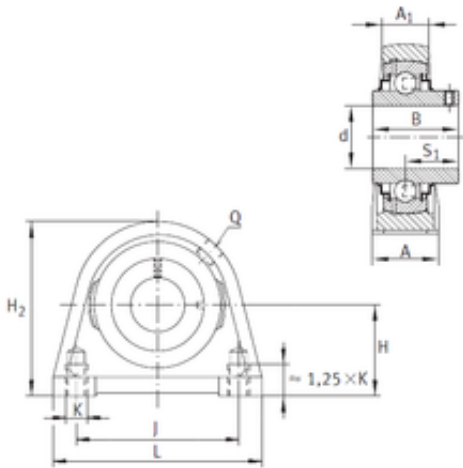

## INA RSHEY15 bearing units

Bearing No. RSHEY15

RSHEY15 Bearing 2D drawings and 3D CAD models

Bore Diameter	15 mm
d	15 mm
Thread (Q)	M6
Thread (K)	M8
A	30 mm
A1	18 mm
B	27,4 mm
H	30,2 mm
H2	57 mm
J	47 mm
L	63 mm
S	15,9 mm
Weight	0,42 Kg
Basic dynamic load rating (C)	9,8 kN
Category	Bearings
Inventory	0.0
Manufacturer Name	SCHAEFFLER GROUP
Minimum Buy Quantity	N/A
Weight / Kilogram	0.37
Product Group	M06110