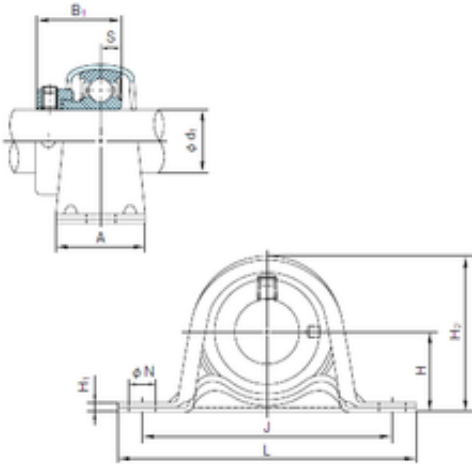

FAG BEARING LIMITED

UCF213 Bearing 2D drawings and 3D CAD models

NACHI UCF213 bearing units

Bearing No. UCF213

Bore Diameter	65 mm
d1	65 mm
A0	69.7 mm
A	50 mm
A1	20 mm
B	65.1 mm
J	149 mm
L	187 mm
N	19 mm
S	25.4 mm
Bolt (G)	M16
A2	30 mm
Category	Bearings
Inventory	0.0
Manufacturer Name	NACHI
Minimum Buy Quantity	N/A
Weight / Kilogram	0
Product Group	M06110