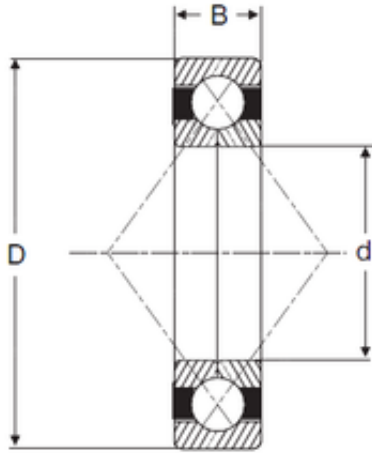

FAG BEARING LIMITED

140 mm x 300 mm x 62 mm SIGMA QJ 328 N2
angular contact ball bearings

Bearing No. QJ 328 N2

Size	140x300x62 mm
Bore Diameter	140 mm
Outer Diameter	300 mm
Width	62 mm
d	140 mm
D	300 mm
B	62 mm
C	62 mm

QJ 328 N2 Bearing 2D drawings and 3D CAD models