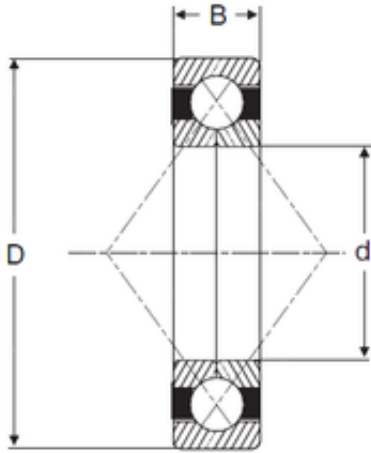

# FAG BEARING LIMITED

100 mm x 180 mm x 34 mm SIGMA QJ 220 N2  
angular contact ball bearings

Bearing No. QJ 220 N2

Size	100x180x34 mm
Bore Diameter	100 mm
Outer Diameter	180 mm
Width	34 mm
d	100 mm
D	180 mm
B	34 mm
C	34 mm

QJ 220 N2 Bearing 2D drawings and 3D CAD models