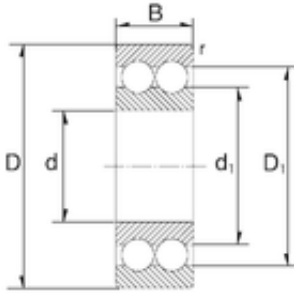

# FAG BEARING LIMITED

8 mm x 22 mm x 11 mm ZEN 30/8-2RS angular contact ball bearings

Bearing No. 30/8-2RS

Size	8x22x11 mm
Bore Diameter	8 mm
Outer Diameter	22 mm
Width	11 mm
d	8 mm
D	22 mm
B	11 mm
C	11 mm
Basic dynamic load rating (C)	5,07 kN
Basic static load rating (C0)	2,58 kN

30/8-2RS Bearing 2D drawings and 3D CAD models