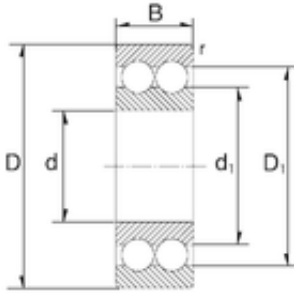

FAG BEARING LIMITED

8 mm x 22 mm x 11 mm ZEN 30/8-2RS angular contact ball bearings

Bearing No. 30/8-2RS

Size	8x22x11 mm
Bore Diameter	8 mm
Outer Diameter	22 mm
Width	11 mm
d	8 mm
D	22 mm
B	11 mm
C	11 mm
Basic dynamic load rating (C)	5,07 kN
Basic static load rating (C0)	2,58 kN

30/8-2RS Bearing 2D drawings and 3D CAD models