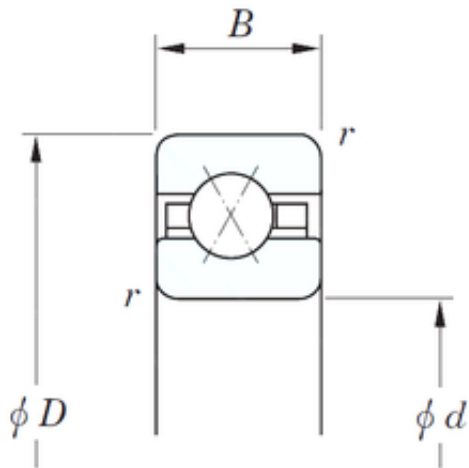

FAG BEARING LIMITED

355,6 mm x 393,7 mm x 19,05 mm KOYO
KFX140 angular contact ball bearings

Bearing No. KFX140

Size	355.6x393.7x19.05 mm
Bore Diameter	355,6 mm
Outer Diameter	393,7 mm
Width	19,05 mm
d	355,6 mm
D	393,7 mm
B	19,05 mm
C	19,05 mm
r	2 mm
Weight	2,72 Kg
Basic dynamic load rating (C)	37,9 kN
Bearing No.	KFX140
r(min)	2
Cr	37.9
C0r	70.3
Mass(kg)	2.72

KFX140 Bearing 2D drawings and 3D CAD models