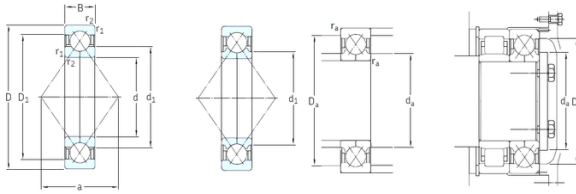

# FAG BEARING LIMITED

45 mm x 85 mm x 19 mm SKF QJ209MA  
angular contact ball bearings

Bearing No. QJ209MA

QJ209MA Bearing 2D drawings and 3D CAD models

Size	45x85x19 mm
Bore Diameter	45 mm
Outer Diameter	85 mm
Width	19 mm
d	45 mm
D	85 mm
B	19 mm
C	19 mm
a	46 mm
d1	54,5 mm
r1 min.	1,1 mm
r2 min.	1,1 mm
D1	72 mm
da min.	52 mm
Da max.	78 mm
ra max.	1 mm
Weight	0,52 Kg
Basic dynamic load rating (C)	63 kN
Basic static load rating (C0)	56 kN
Fatigue load limit (Pu)	2,36
Reference speed	10000 r/min