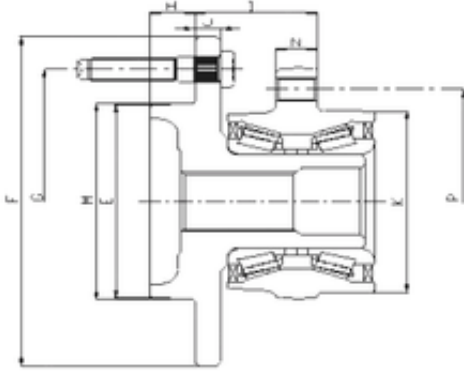

FAG BEARING LIMITED

ILJIN IJ223022 angular contact ball bearings

Bearing No. IJ223022

P	126 mm
I	50,76 mm
E	77,6 mm
F	172 mm
G	139,7 mm
H	17 mm
J	9 mm
K	99,3 mm
M	78,3 mm
N	13,7 mm
1	Wheel Bearing

IJ223022 Bearing 2D drawings and 3D CAD models