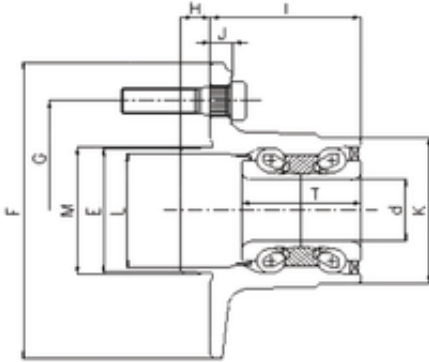

FAG BEARING LIMITED

ILJIN IJ122016 angular contact ball bearings

Bearing No. IJ122016

Bore Diameter	31,769 mm
d	31,769 mm
I	58,5 mm
K	74 mm
E	63,24 mm
F	139 mm
G	108 mm
H	13,3 mm
J	10 mm
L	58 mm
M	64,39 mm
T	52 mm

IJ122016 Bearing 2D drawings and 3D CAD models