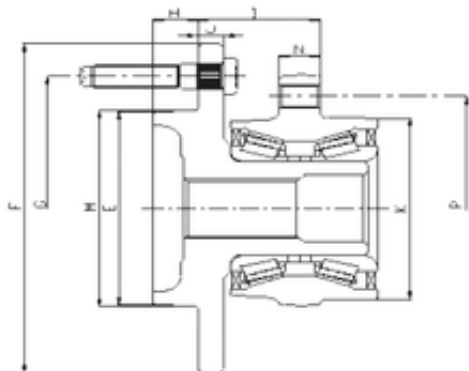

FAG BEARING LIMITED

ILJIN IJ223003 angular contact ball bearings

Bearing No. IJ223003

P	120,6 mm
I	56,13 mm
E	70,5 mm
F	149,4 mm
G	114,3 mm
H	17 mm
J	10 mm
K	100,1 mm
M	71,9 mm
N	13,5 mm
1	Wheel Bearing

IJ223003 Bearing 2D drawings and 3D CAD models