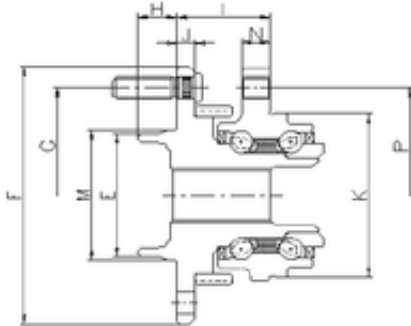

FAG BEARING LIMITED

ILJIN IJ113015 angular contact ball bearings

Bearing No. IJ113015

P	114 mm
I	37 mm
E	56,5 mm
F	139 mm
G	114,3 mm
H	22 mm
J	11 mm
K	91,2 mm
M	60 mm
N	12 mm
1	Wheel Bearing

IJ113015 Bearing 2D drawings and 3D CAD models