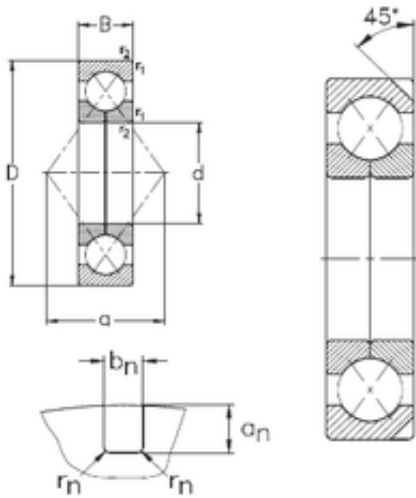

# FAG BEARING LIMITED

180 mm x 320 mm x 52 mm NKE  
QJ236-N2-MPA angular contact ball bearings

Bearing No. QJ236-N2-MPA

Size	180x320x52 mm
Bore Diameter	180 mm
Outer Diameter	320 mm
Width	52 mm
d	180 mm
D	320 mm
B	52 mm
C	52 mm
an	12,7 mm
bn	10,5 mm
rn	2 mm
a	175 mm
r1 min.	4 mm
r2 min.	4 mm
Weight	23,1 Kg
Basic dynamic load rating (C)	430 kN
Basic static load rating (C0)	670 kN

QJ236-N2-MPA Bearing 2D drawings and 3D CAD models